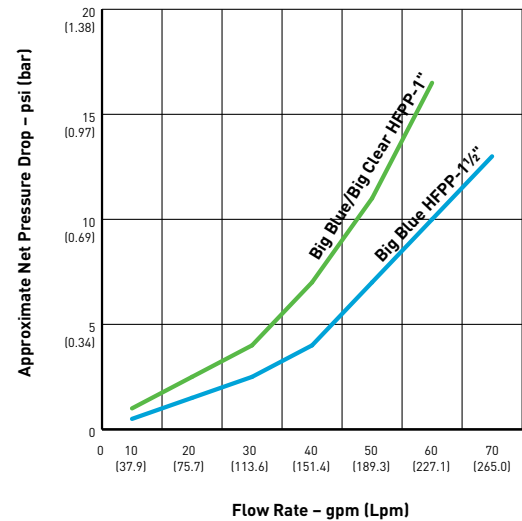

*NSF component listed

CAUTION: Protect against freezing to prevent cracking of the filter and water leakage.

ACCESSORIES

PART #	DESCRIPTION
150296	SW-3 Wrench for 10" Big Blue
144368	SW-4 Wrench for 20" Big Blue
SH144229	Cartridge Coupler for 4-1/2" Cartridges
151122	EPDM O-ring for Big Blue
244718	WB-ZP - Zinc Plated Bracket ONLY
150061	WB-ZP Kit - Zinc Plated Bracket
357639	WB-SS - Stainless Steel Bracket ONLY
357640	WB-SS Kit - Stainless Steel Bracket
144928	WB-PC Kit - Powder Coated White Bracket
144258	Two-Housing Bracket
144259	Three-Housing Bracket
160210	Big Blue /Big White/Big Clear Skid, Fiberglass Hardware Kit (Assembly Required)

PRESSURE DROP VS FLOW RATE

13845 BISHOPS DR., SUITE 200, BROOKFIELD, WI 53005 USA

P: 262.238.4400 | WATERPURIFICATION.PENTAIR.COM

CUSTOMER CARE: 800.279.9404 | tech-supportpentair.com

© 2017 Pentair Residential Filtration, LLC. All rights reserved.

§For a detailed list of where Pentair trademarks are registered, please visit waterpurification.pentair.com/brands. Pentair trademarks and logos are owned by Pentair plc or its affiliates. Third party registered and unregistered trademarks and logos are the property of their respective owners.

310053 Rev F DE17